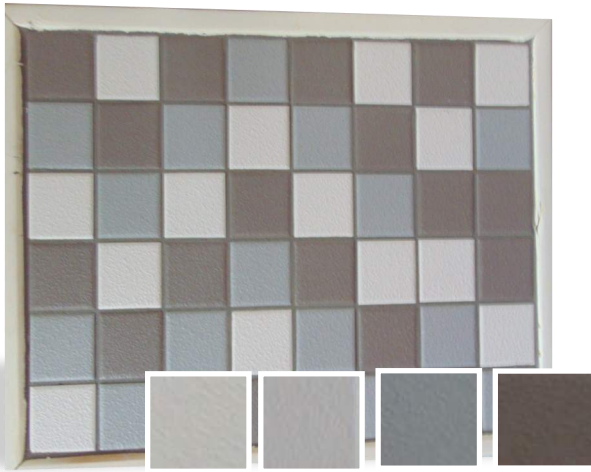

2X2 MOSAICS (MIX OF LINO,
CEMENTO, CENERE, & CAFÉ)

+

LITOKOL®

Grigio Portland
C.560